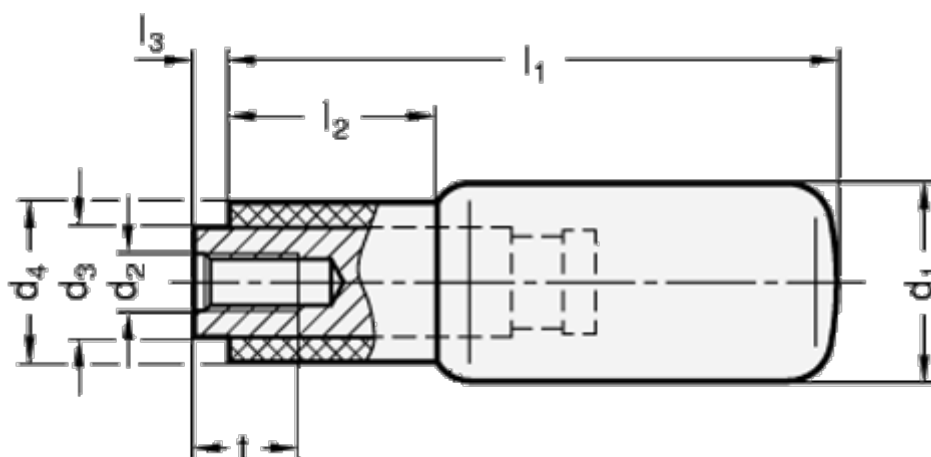

Article number: 201751418A

Description: E+G Revolving handle with female thread
GN 798.2-KT-22-M6

Measures

d1 = 22
d2 = M6
d3 = 14
d4 = 18.5
l1 = 59.0
l2 = 14
l3 = 2.5
t = 12